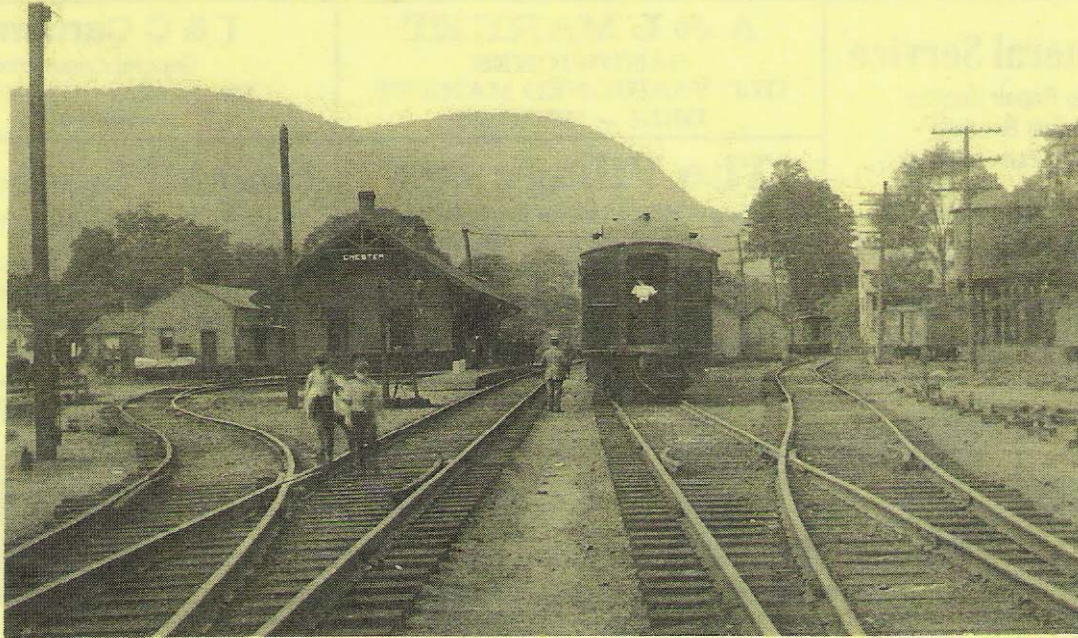

# Chester On Track

*Presented by the Chester Foundation*

**MAY 22, 2010 \* 9 AM to 4 PM \* RAIN OR SHINE**  
**OFF ROUTE 20, CHESTER, MA**

**encompassing downtown Chester and the  
grounds of the *Chester Railway Station Museum***

MASS 10<sup>TH</sup> CIVIL WAR RE-ENACTORS  
REVOLUTIONARY WAR RE-ENACTORS  
SPECIAL POSTAL CANCELLATION  
LIVE ENTERTAINMENT  
TOUR A WORKING QUARRY AND  
ARCHEOLOGICAL STONE WORKS  
1920'S FREIGHT CARS & CABOOSE  
HORSE DRAWN WAGON RIDES  
STATE POLICE K-9, CSI,  
MOTORCYCLE AND DIVE UNITS  
FOOD & MORE!